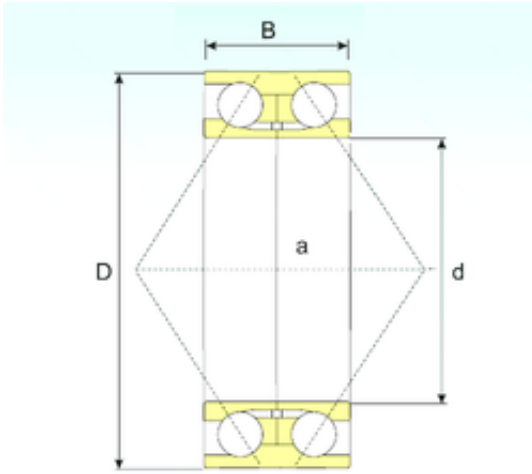

## Ligao Mechanical Bearing Co., Ltd

50 mm x 90 mm x 30,2 mm ISB 3210 D angular contact ball bearings

Bearing No. 3210 D

Size	50x90x30.2 mm
Bore Diameter	50 mm
Outer Diameter	90 mm
Width	30,2 mm
d	50 mm
D	90 mm
B	30,2 mm
C	30,2 mm
a	52 mm
Weight	0,66 Kg
Basic dynamic load rating (C)	50 kN
Basic static load rating (C0)	38,22 kN
(Grease) Lubrication Speed	5355 r/min

3210 D Bearing 2D drawings and 3D CAD models