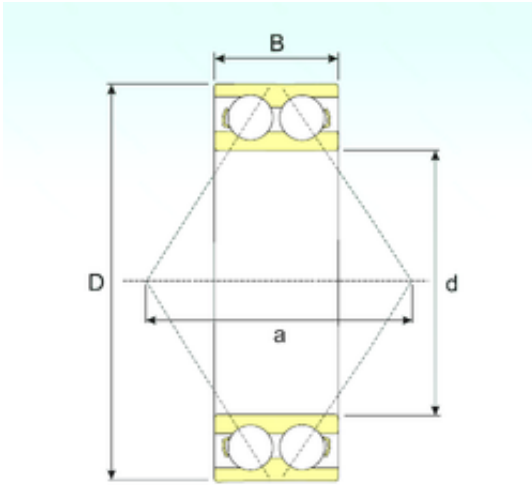

Ligao Mechanical Bearing Co., Ltd

5206 Bearing 2D drawings and 3D CAD models

30 mm x 62 mm x 23,8 mm CYSD 5206 angular contact ball bearings

Bearing No. 5206

Size	30x62x23.8 mm
Bore Diameter	30 mm
Outer Diameter	62 mm
Width	23,8 mm
d	30 mm
D	62 mm
B	23,8 mm
C	23,8 mm
r min.	1 mm
Weight	0,29 Kg
Basic dynamic load rating (C)	29,7 kN
Basic static load rating (C0)	21,3 kN
(Grease) Lubrication Speed	6400 r/min