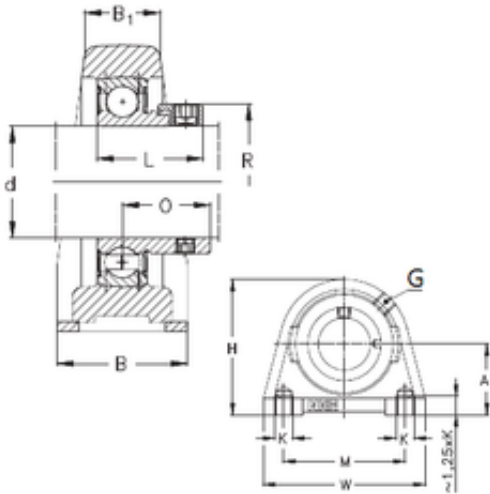

## NKE PSHE60-N bearing units

Bearing No. PSHE60-N

PSHE60-N Bearing 2D drawings and 3D CAD models

Bore Diameter	60 mm
Width	60 mm
d	60 mm
O	39,6 mm
A	69,9 mm
B	60 mm
B1	42 mm
H	140 mm
L	53,1 mm
M	118 mm
R	84 mm
W	150 mm
Thread (G)	R1/8 "
Weight	4,1 Kg