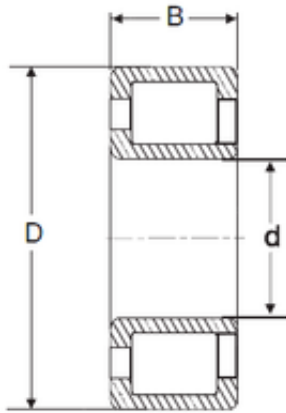

Ligao Mechanical Bearing Co., Ltd

120 mm x 260 mm x 86 mm SIGMA NJG 2324
VH cylindrical roller bearings

Bearing No. NJG 2324 VH

Size	120x260x86 mm
Bore Diameter	120 mm
Outer Diameter	260 mm
Width	86 mm
d	120 mm
D	260 mm
B	86 mm
C	86 mm

NJG 2324 VH Bearing 2D drawings and 3D CAD models