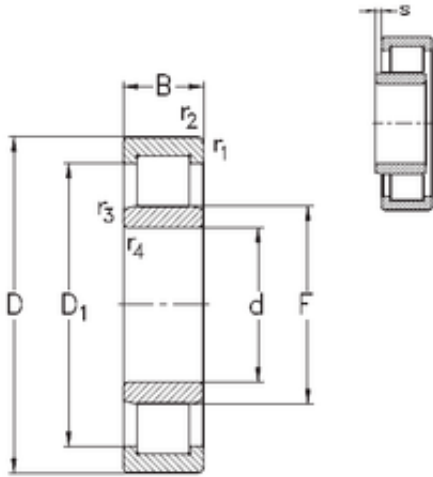

Ligao Mechanical Bearing Co., Ltd

170 mm x 360 mm x 120 mm NKE NU2334-E-MA6 cylindrical roller bearings

Bearing No. NU2334-E-MA6

Size	170x360x120 mm
Bore Diameter	170 mm
Outer Diameter	360 mm
Width	120 mm
d	170 mm
F	216 mm
D	360 mm
B	120 mm
C	120 mm
r1 min.	4 mm
r2 min.	4 mm
r3 min.	4 mm
r4 min.	4 mm
S	10,2 mm
Weight	62 Kg
Basic dynamic load rating (C)	1510 kN
Basic static load rating (C0)	2105 kN

NU2334-E-MA6 Bearing 2D drawings and 3D CAD models