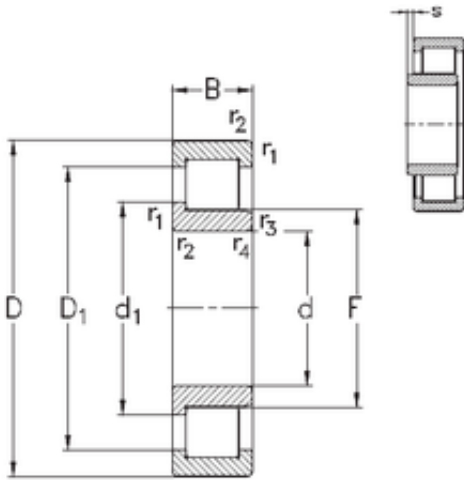

Ligao Mechanical Bearing Co., Ltd

40 mm x 80 mm x 18 mm NKE NJ208-E-MPA cylindrical roller bearings

Bearing No. NJ208-E-MPA

Size	40x80x18 mm
Bore Diameter	40 mm
Outer Diameter	80 mm
Width	18 mm
d	40 mm
F	49,5 mm
D	80 mm
B	18 mm
C	18 mm
r1 min.	1,1 mm
r2 min.	1,1 mm
r3 min.	1,1 mm
r4 min.	1,1 mm
S	1,9 mm
Weight	0,38 Kg
Basic dynamic load rating (C)	61 kN
Basic static load rating (C0)	55 kN

NJ208-E-MPA Bearing 2D drawings and 3D CAD models