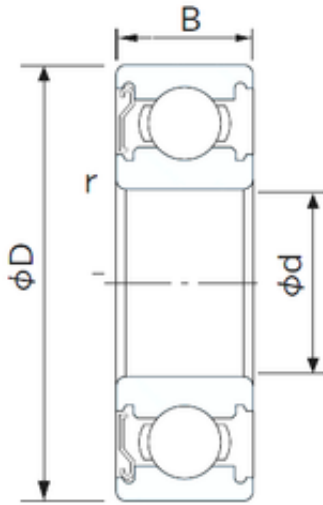

Ligao Mechanical Bearing Co., Ltd

15 mm x 28 mm x 7 mm CYSD 6902-Z deep groove ball bearings

Bearing No. 6902-Z

Size	15x28x7 mm
Bore Diameter	15 mm
Outer Diameter	28 mm
Width	7 mm
d	15 mm
D	28 mm
B	7 mm
C	7 mm
r min.	0,3 mm
Weight	0,018 Kg
Basic dynamic load rating (C)	4 kN

6902-Z Bearing 2D drawings and 3D CAD models