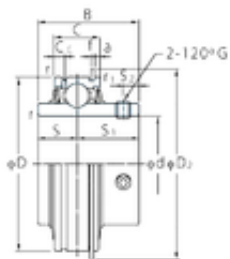

Ligao Mechanical Bearing Co., Ltd

45 mm x 85 mm x 49,2 mm FYH ER209 deep groove ball bearings

ER209 Bearing 2D drawings and 3D CAD models

Bearing No. ER209

Size	45x85x49.2 mm
Bore Diameter	45 mm
Outer Diameter	85 mm
Width	49,2 mm
d	45 mm
D	85 mm
B	49,2 mm
C	28 mm
S1	30,2 mm
a	3,18 mm
f	1,65 mm
r min.	1,1 mm
r1 min.	0,5 mm
C	6 mm
D2	91,4 mm
S	19 mm
S2	8 mm
Thread (G)	M8 × 1
Weight	0,9 Kg
Basic dynamic load rating (C)	34,1 kN
Basic static load rating (C0)	21,3 kN
Category	Mounted Units & Inserts
Inventory	0.0
Manufacturer Name	FYH BEARING UNITS
Minimum Buy Quantity	N/A

Ligao Mechanical Bearing Co., Ltd

Weight / Kilogram	0
Product Group	M06110