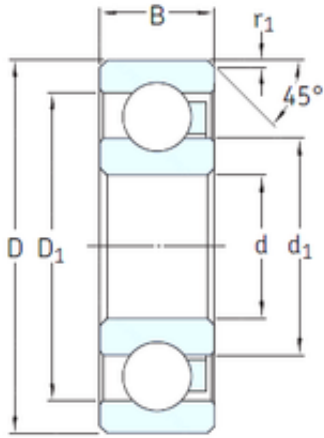

Ligao Mechanical Bearing Co., Ltd

20 mm x 42 mm x 12 mm SKF 6004/HR22Q2
deep groove ball bearings

Bearing No. 6004/HR22Q2

| | |
|-------------------------------|-------------|
| Size | 20x42x12 mm |
| Bore Diameter | 20 mm |
| Outer Diameter | 42 mm |
| Width | 12 mm |
| d | 20 mm |
| D | 42 mm |
| B | 12 mm |
| C | 12 mm |
| d1 | 27,2 mm |
| r1 min. | 0,9 mm |
| D1 | 34,8 mm |
| Weight | 0,017 Kg |
| Basic dynamic load rating (C) | 0,21 kN |
| Basic static load rating (C0) | 0,16 kN |

6004/HR22Q2 Bearing 2D drawings and 3D CAD models