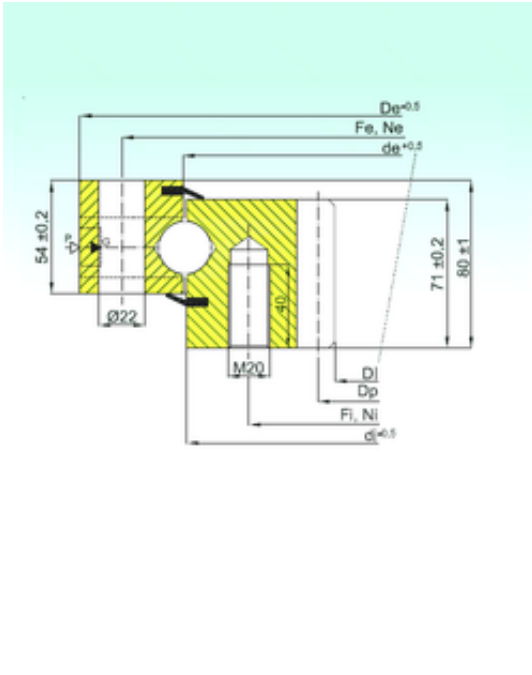

Ligao Mechanical Bearing Co., Ltd

ISB ZB1.25.0555.200-1SPTN thrust ball bearings

Bearing No. ZB1.25.0555.200-1SPTN

ZB1.25.0555.200-1SPTN Bearing 2D drawings and 3D CAD models

Size	416x655x80 mm
Bore Diameter	416 mm
Outer Diameter	655 mm
Width	80 mm
d	416 mm
D	655 mm
H	80 mm
de	554 mm
Z	54 mm
m	8 mm
di	556 mm
Di	416 mm
Dp	432 mm
De	655 mm
Fe	615 mm
Ne	20 mm
Fi	494 mm
Ni	20 mm